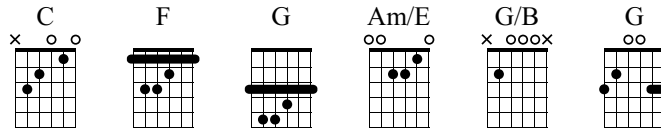

Ćwiczenie 1 - akordy

Szymon Lipski

Standard tuning
♩ = 120

n.gu...

C F G Am/E G/B C

First system of musical notation and guitar tablature. It shows chords C, F, G, Am/E, G/B, and C. The notation includes a treble clef, a 4/4 time signature, and a tempo marking of 120. The guitar tablature shows fingerings for each chord: C (0 0 0 0 0 0), F (1 1 2 2 3 3), G (3 2 0 0 3), Am/E (0 0 2 2 0), G/B (0 2 0 0 2 0), and C (0 0 0 0 0 0).

F G

Second system of musical notation and guitar tablature. It shows chords F and G. The notation includes a treble clef and a 4/4 time signature. The guitar tablature shows fingerings for each chord: F (1 1 2 2 3 3) and G (3 2 0 0 3).

1. 2. Am/E Am/E Am/E

Third system of musical notation and guitar tablature. It shows a sequence of Am/E chords. The notation includes a treble clef and a 4/4 time signature. The guitar tablature shows fingerings for Am/E (0 0 2 2 0) and includes a first ending (1.) and a second ending (2.).